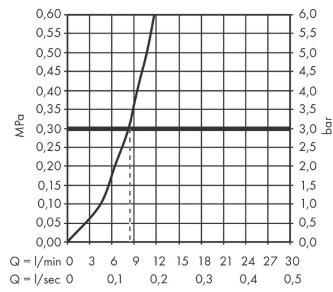

Talis M54

Single lever kitchen mixer 270, pull-out spout, 1jet

Finish: **Stainless Steel Finish** Article Number: **72808800**

Description

product features

- ComfortZone 270
- I-spout
- swivel range adjustable in 4 steps 60°, 110°, 150° or 360°
- laminar spray
- quick connect hose
- connection dimension: DN15
- maximum flow rate at 3 bar: 8 l/min
- ceramic cartridge
- connection type: G 3/8 connections
- temperature limitation adjustable
- integrated non-return valve
- suitable for continuous flow water heaters
- extension length up to 50 cm

Technology

Design awards

reddot winner 2020

Product image

Scale drawing

Talis M54

Single lever kitchen mixer 270, pull-out spout, 1jet

Finish: **Stainless Steel Finish** Article Number: **72808800**

Flowchart

Talis M54

Single lever kitchen mixer 270, pull-out spout, 1jet

Finish: **Stainless Steel Finish** Article Number: **72808800**

Exploded Drawing

Year of production: >12/19

Talis M54

Single lever kitchen mixer 270, pull-out spout, 1jet