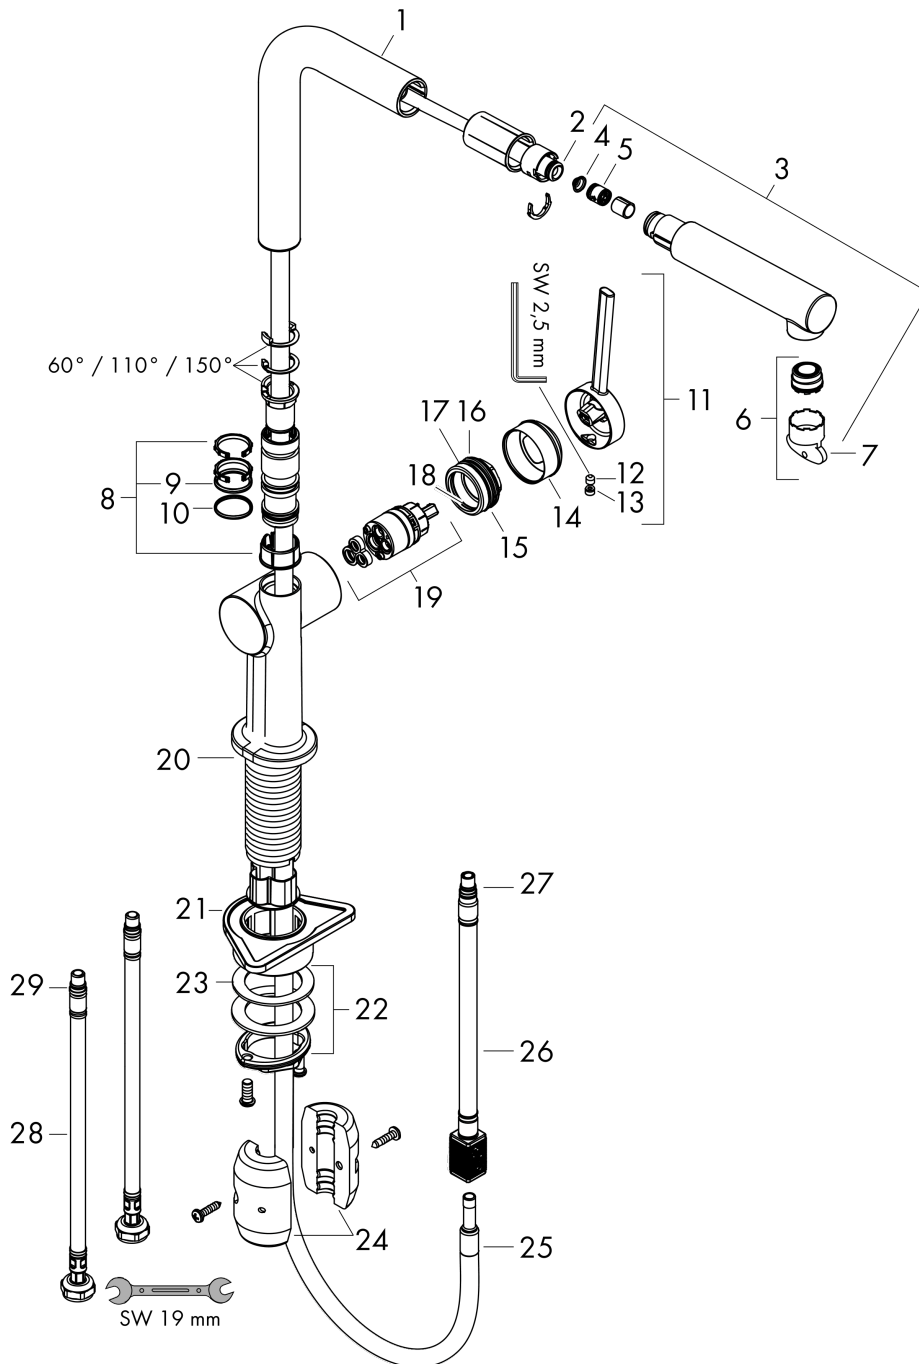

Talis M54

Single lever kitchen mixer 270, pull-out spout, 1jet

Finish: **Stainless Steel Finish** Article Number: **72808800**

Description

product features

- ComfortZone 270
- I-spout
- swivel range adjustable in 4 steps 60°, 110°, 150° or 360°
- laminar spray
- quick connect hose
- connection dimension: DN15
- maximum flow rate at 3 bar: 8 l/min
- ceramic cartridge
- connection type: G 3/8 connections
- temperature limitation adjustable
- integrated non-return valve
- suitable for continuous flow water heaters
- extension length up to 50 cm

Flowchart

Talis M54

Single lever kitchen mixer 270, pull-out spout, 1jet

Finish: **Stainless Steel Finish** Article Number: **72808800**

Exploded Drawing

Year of production: >12/19

Talis M54

Single lever kitchen mixer 270, pull-out spout, 1jet

Finish: **Stainless Steel Finish** Article Number: **72808800**

Spare part list

Year of production: >12/19

Pos.	Description	Article Number	PC	PU
1	spout cpl.	93749800	61	1
2	O-ring 8x2	98112000	1	1
3	handspray	93751800	62	1
4	filter	98516000	2	1
5	non return valve DW 10	96456000	3	1
6	spray former	93748000	7	1
7	service tool	93750000	3	1
8	set of lever collars	98365000	3	1
9	O-ring 19x2	98426000	1	1
10	O-ring 20x1,5	98197000	1	1
11	handle	93736800	59	1
12	hollow set screw M5x5	98446000	1	1
13	screw cover	93735610	3	1
14	flange	93737800	59	1
15	nut	93738000	10	1
16	O-ring 25x1,5	98146000	1	1
17	O-ring 30x1,5	98433000	1	1
18	O-ring 29x2	98391000	1	1
19	cartridge, assy	93740000	13	1
20	O-ring 36x3	98052000	1	1
21	support	97523000	2	1
22	fixing set (Ø 34)	95049000	5	1
23	lever collar	97548000	1	1
24	weight	92500000	9	1
25	hose 1,50 m	93816000	13	1
26	hose	93744000	10	1
27	O-ring 7x1,5	98422000	1	1
28	connection hose 900 mm M8x0,75 G3/8	93746000	9	1
29	O-ring 6,6x1,6	93019000	1	1
a	set of adapters	93395000	7	1